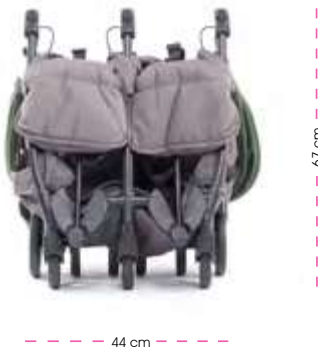

BABY MONSTERS KUKI TWIN

9.8 Kg

Technical specifications
Approximate age guide from 0 months to 15kg per seat.

Product weight
Complete: 9.8 Kg

Maximum load
33kg

Dimensions (L x W x H)
Size unfolded: 85 x 70 x 101cm
Size folded: 67 x 44 x 26cm

Adjustable footrest: 15cm
Seat: width 26 cm x depth 22 cm
Backrest: 48 cm

- Ultra-compact, fast and easy to fold
- Removable front bar included
- United handlebar
- Adjustable footrest
- 5-point harness
- One-handed multi-position backrest recline, suitable from birth, padded XL seat for ultimate comfort
- 48 cm backrest with full recline
- Easy detachable wheels. Lockable and swiveling front wheels
- Front 3-wheel suspension
- Flexible multi-position XL canopy, UPF50+, water-repellent, extendable up to 78 cm, build-in mesh ventilation
- Spacious and easy accessible grocery basket
- Head ventilation
- Possibility to adapt semi-rigid carrycot

Ref. KUKI TWIN CHASSIS: BMKT-10005

FOLDING PROCESS