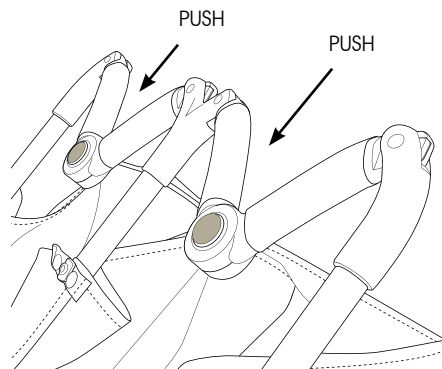

FOLDING PROCESS